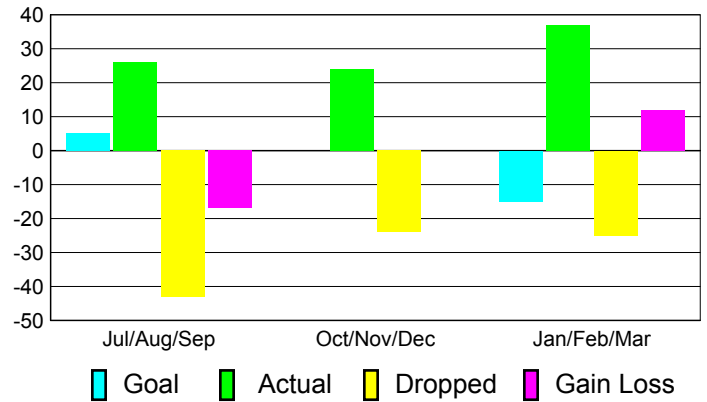

### YTD Status Quo Clubs 2010-2011

Status Quo Clubs Compared to Status Quo Members

## MEMBERSHIP

**Membership Results  
2010-2011**

**Membership  
2009-2010**

Month	Net Memb Goal	Actual New Memb	Actual Dropped Memb	Gain/Loss of Memb	Gain/Loss of Memb
Jul/Aug/Sep	5	26	-43	-17	-23
Oct/Nov/Dec	0	24	-24	0	-25
Jan/Feb/Mar	-15	37	-25	12	11
<b>Totals</b>	<b>-10</b>	<b>87</b>	<b>-92</b>	<b>-5</b>	<b>-37</b>

### Membership Results 2010-2011

Goal, New, Dropped, Gain/Loss

### Comparison of Membership Gain/Loss

Current Year Compared to the Previous Year