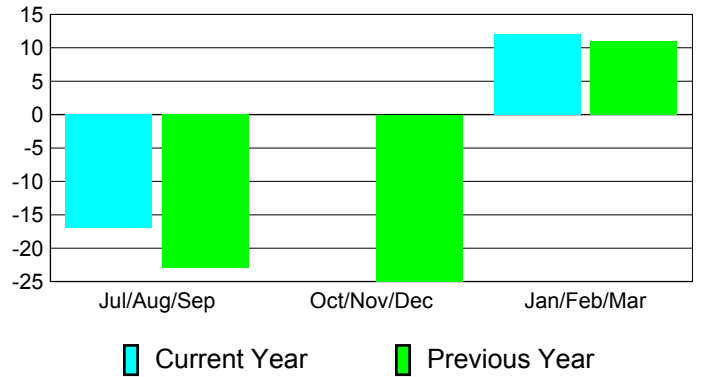

Gender Comparison 2010-2011

Jul/Aug/Sep

Oct/Nov/Dec

Jan/Feb/Mar

Male

Female